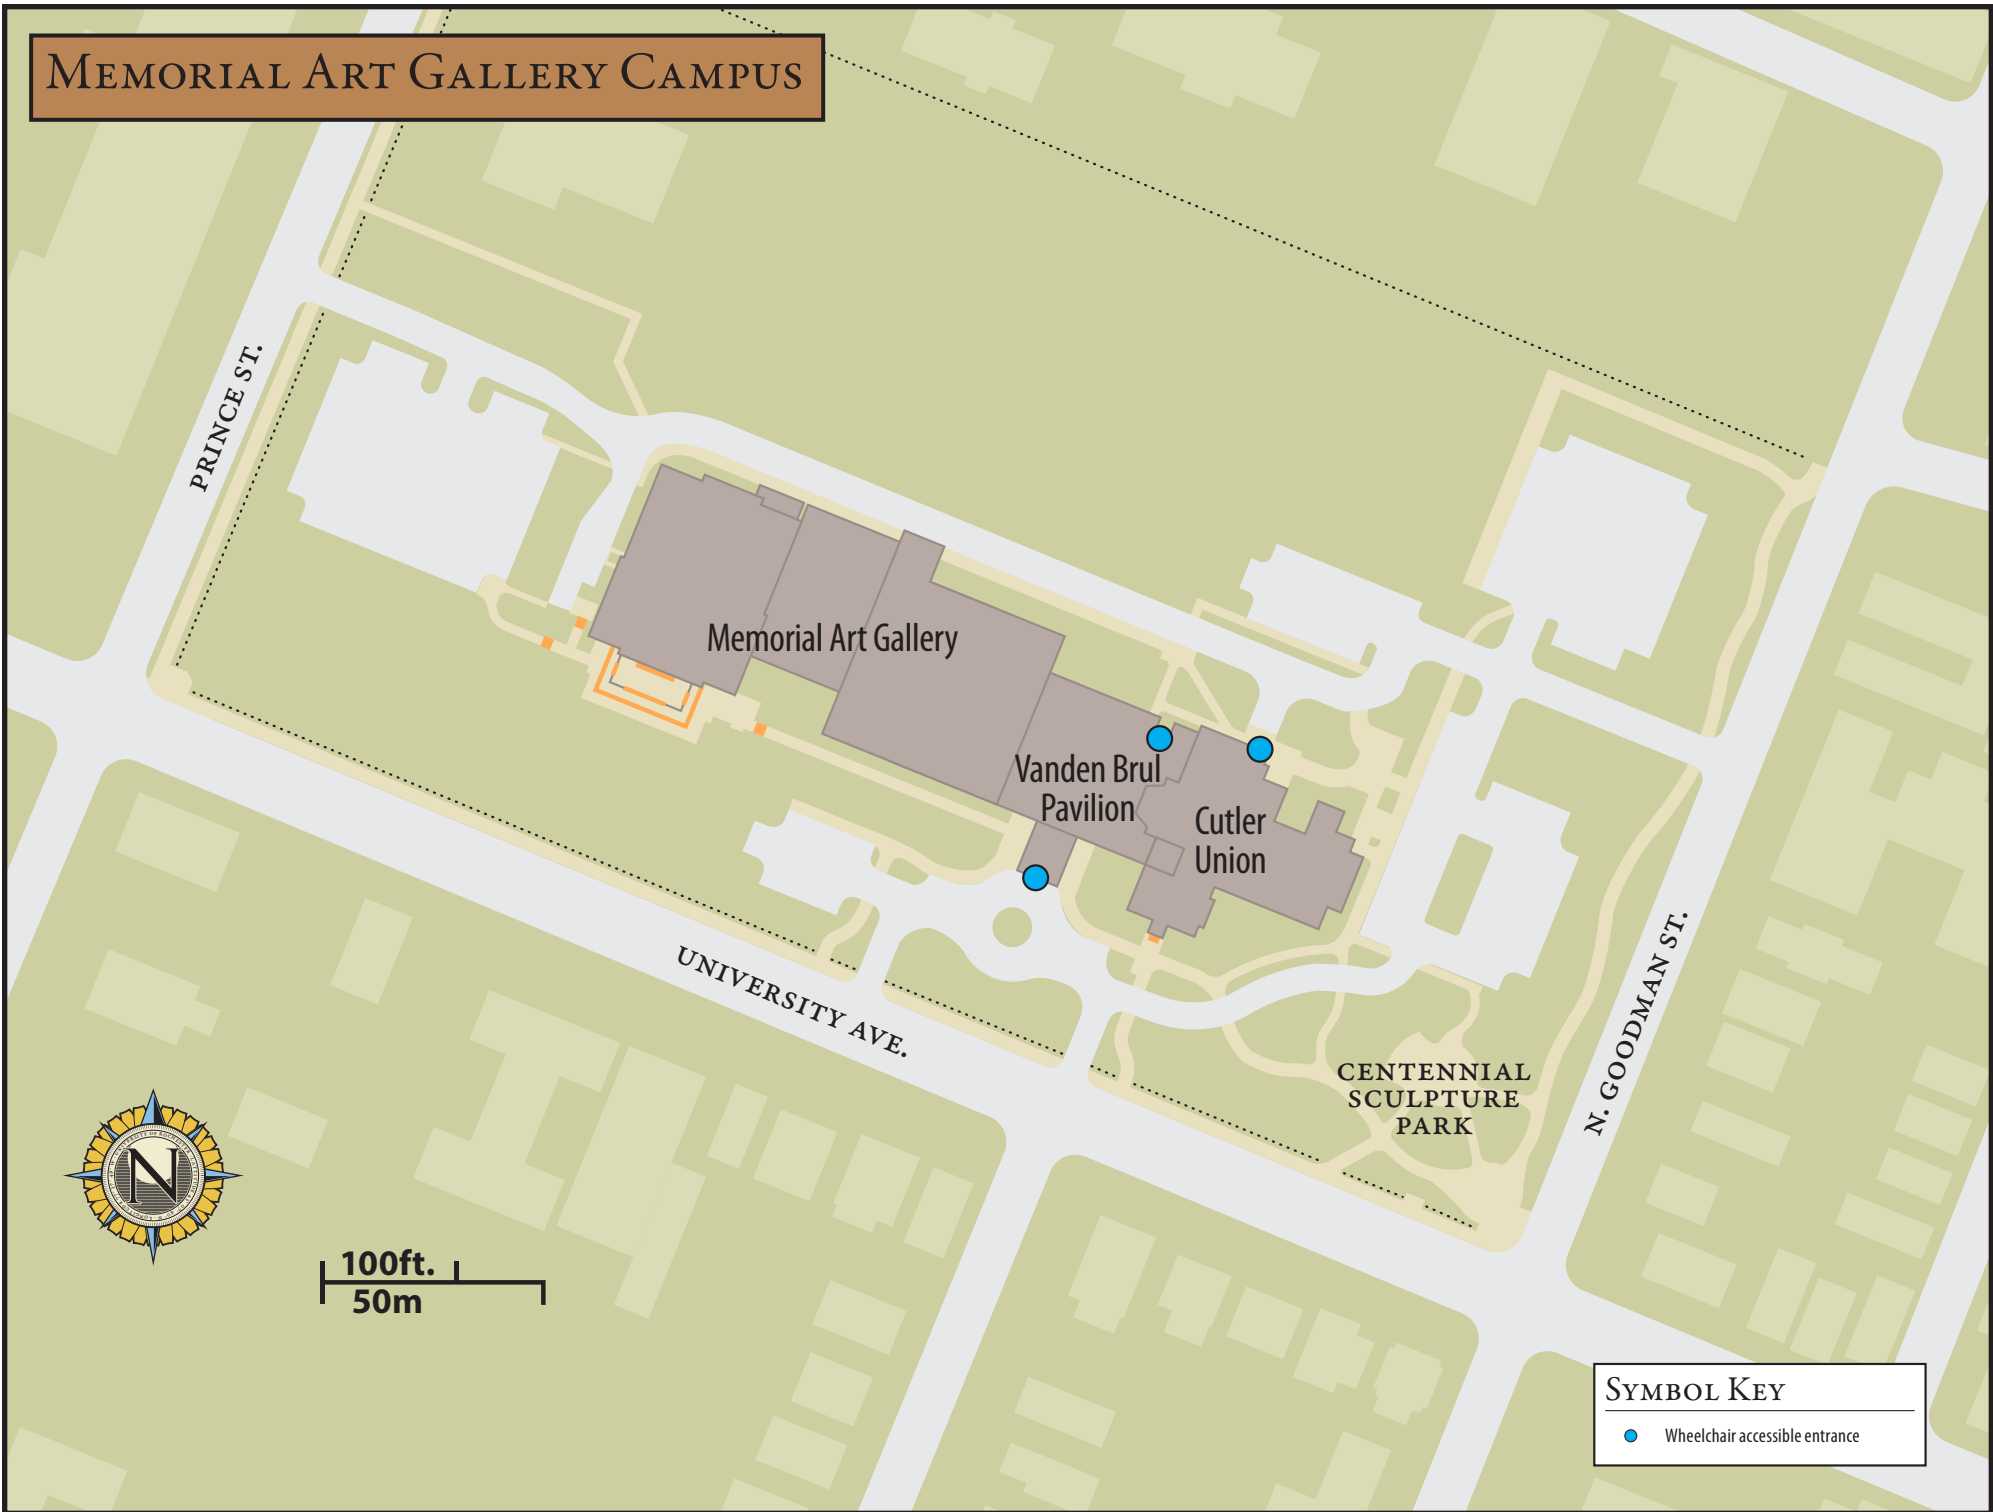

MEMORIAL ART GALLERY CAMPUS

SYMBOL KEY	
	Wheelchair accessible entrance